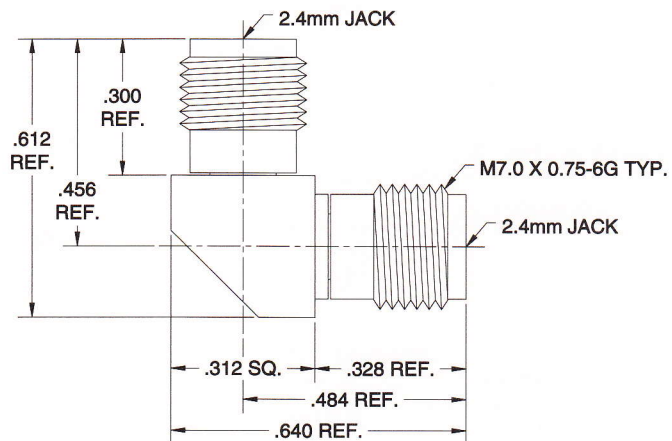

2.4mm IN-SERIES ADAPTERS

131-32-32-000

2.4mm MALE / 2.4mm MALE
Right Angle Adapter

DC-50 GHz

131-32-33-000

2.4mm MALE / 2.4mm FEMALE
Right Angle Adapter

DC-50 GHz

131-33-33-000

2.4mm FEMALE / 2.4mm FEMALE
Right Angle Adapter

DC-50 GHz

Manufacturer of Precision Coaxial Connectors