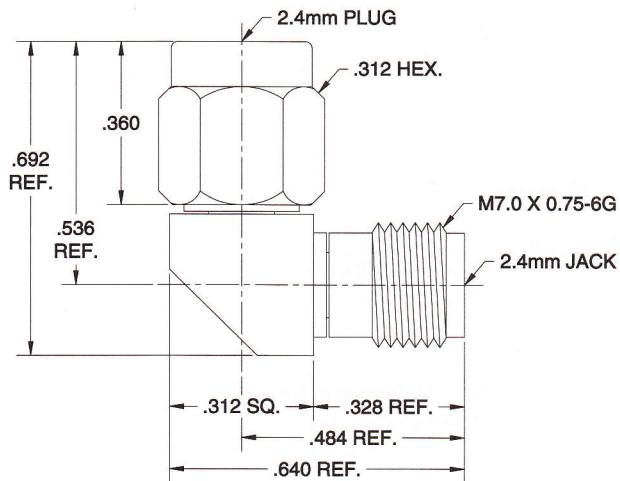

2.4mm IN-SERIES ADAPTERS

131-32-32-000

2.4mm MALE / 2.4mm MALE
Right Angle Adapter

DC-50 GHz

131-32-33-000

2.4mm MALE / 2.4mm FEMALE
Right Angle Adapter

DC-50 GHz

131-33-33-000

2.4mm FEMALE / 2.4mm FEMALE
Right Angle Adapter

DC-50 GHz

Manufacturer of Precision Coaxial Connectors