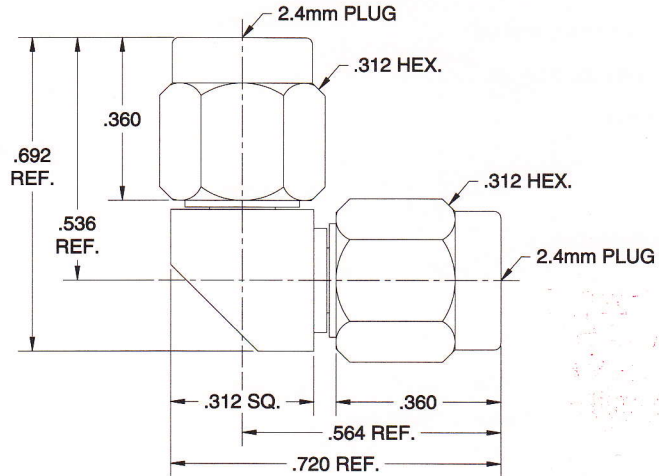

2.4mm IN-SERIES ADAPTERS

131-32-32-000

2.4mm MALE / 2.4mm MALE
Right Angle Adapter

DC-50 GHz

131-32-33-000

2.4mm MALE / 2.4mm FEMALE
Right Angle Adapter

DC-50 GHz

131-33-33-000

2.4mm FEMALE / 2.4mm FEMALE
Right Angle Adapter

DC-50 GHz

Manufacturer of Precision Coaxial Connectors